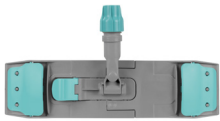

### Related products

Lamello

Metal and plastic frame for dusting

Wet System Light frame

Blik frame

Floor squeegee with double black blade