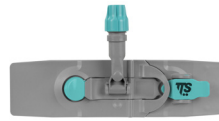

## Aluminium handle, 100 pcs.

Aluminium handle with hole and coloured grip, ø 23 mm

### Related products

Lamello

Metal and plastic frame for dusting

Wet System Light frame

Blik frame

Floor squeegee with double black blade

### Product options

Telescopic handle